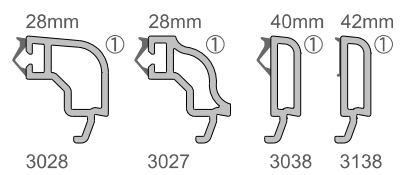

Main Profiles