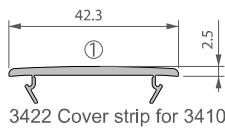

Main Profiles