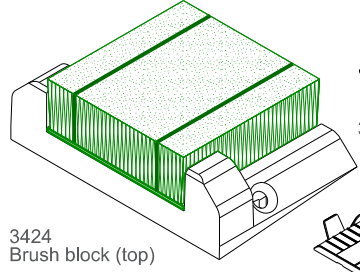

Monorail

02.05.14

Main Profiles

COLOUR express

COLOUR360

Products featured above this line are available in foil & coating colours from UK stock as standard

Ancillaries

Hardware (available from stock)

P No.	Colour	Description
3441	-	6-Point lock, keep, packer, end caps
3442	38 silver	Euro-cylinder 45/45
3443	03 white	Handle set
3443	38 silver	Handle set
3444	03 white	Sash stop
3444	08 brown	Sash stop
3439	-	Heavy duty roller (150Kg / sash)
3448	03 white	Dummy handle set
3448	38 silver	Dummy handle set