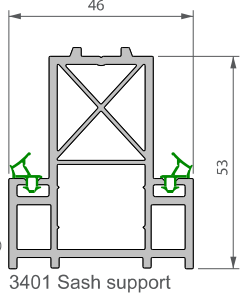

Main Profiles