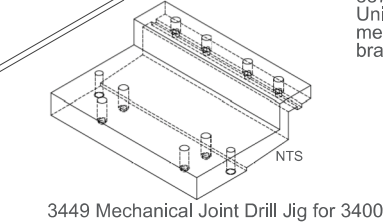

Ancillaries

Hardware (available from stock)

P No.	Colour	Description
3441	-	6-Point lock, keep, packer, end caps
3442	38 silver	Euro-cylinder 45/45
3443	03 white	Handle set
3443	38 silver	Handle set
3444	03 white	Sash stop
3444	08 brown	Sash stop
3439	-	Heavy duty roller (150Kg / sash)
3448	03 white	Dummy handle set
3448	38 silver	Dummy handle set