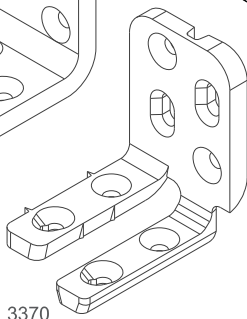

Ancillaries

Hardware (available from stock)

P No.	Colour	Description
3441	-	6-Point lock, keep, packer, end caps
3442	38 silver	Euro-cylinder 45/45
3443	03 white	Handle set
3443	38 silver	Handle set
3444	03 white	Sash stop
3444	08 brown	Sash stop
3439	-	Heavy duty roller (150Kg / sash)
3448	03 white	Dummy handle set
3448	38 silver	Dummy handle set