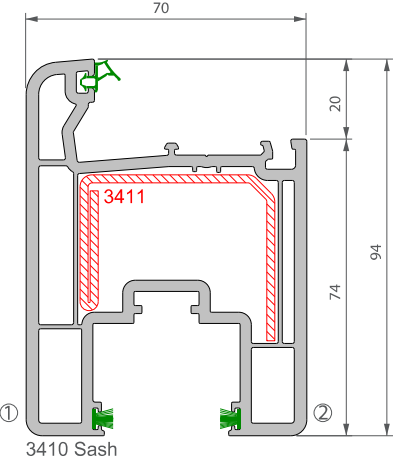

Main Profiles

COLOUR express

COLOUR360

Products featured above this line are available in foil & coating colours from UK stock as standard