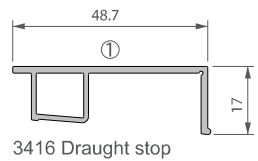

Main Profiles