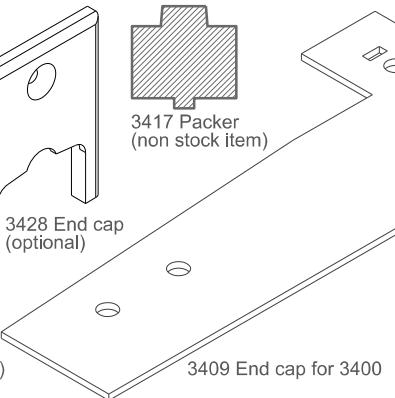

Ancillaries

Hardware (available from stock)

P No.	Colour	Description
3441	-	6-Point lock, keep, packer, end caps
3442	38 silver	Euro-cylinder 45/45
3443	03 white	Handle set
3443	38 silver	Handle set
3444	03 white	Sash stop
3444	08 brown	Sash stop
3439	-	Heavy duty roller (150Kg / sash)
3448	03 white	Dummy handle set
3448	38 silver	Dummy handle set