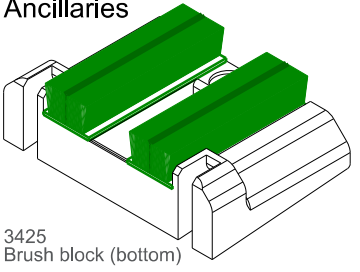

Monorail

02.05.14

Main Profiles

COLOUR express

COLOUR360

Products featured above this line are available in foil & coating colours from UK stock as standard

Ancillaries

Hardware (available from stock)

P No.	Colour	Description
3441	-	6-Point lock, keep, packer, end caps
3442	38 silver	Euro-cylinder 45/45
3443	03 white	Handle set
3443	38 silver	Handle set
3444	03 white	Sash stop
3444	08 brown	Sash stop
3439	-	Heavy duty roller (150Kg / sash)
3448	03 white	Dummy handle set
3448	38 silver	Dummy handle set