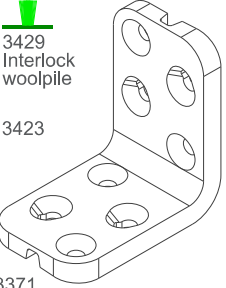

Ancillaries

Hardware (available from stock)

P No.	Colour	Description
3441	-	6-Point lock, keep, packer, end caps
3442	38 silver	Euro-cylinder 45/45
3443	03 white	Handle set
3443	38 silver	Handle set
3444	03 white	Sash stop
3444	08 brown	Sash stop
3439	-	Heavy duty roller (150Kg / sash)
3448	03 white	Dummy handle set
3448	38 silver	Dummy handle set