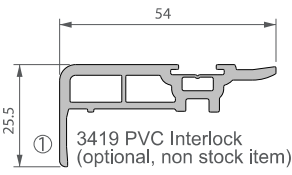

Ancillaries

Hardware (available from stock)

P No.	Colour	Description
3441	-	6-Point lock, keep, packer, end caps
3442	38 silver	Euro-cylinder 45/45
3443	03 white	Handle set
3443	38 silver	Handle set
3444	03 white	Sash stop
3444	08 brown	Sash stop
3439	-	Heavy duty roller (150Kg / sash)
3448	03 white	Dummy handle set
3448	38 silver	Dummy handle set