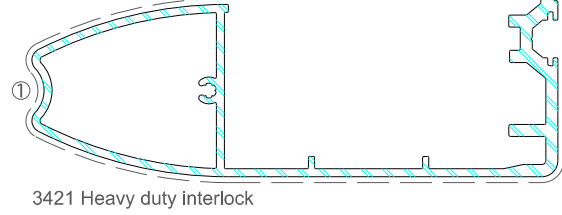

Main Profiles

COLOUR express

COLOUR360

Products featured above this line are available in foil & coating colours from UK stock as standard