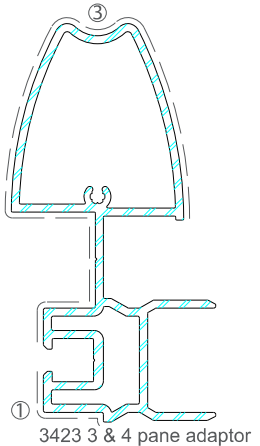

Ancillaries

Hardware (available from stock)

P No.	Colour	Description
3441	-	6-Point lock, keep, packer, end caps
3442	38 silver	Euro-cylinder 45/45
3443	03 white	Handle set
3443	38 silver	Handle set
3444	03 white	Sash stop
3444	08 brown	Sash stop
3439	-	Heavy duty roller (150Kg / sash)
3448	03 white	Dummy handle set
3448	38 silver	Dummy handle set