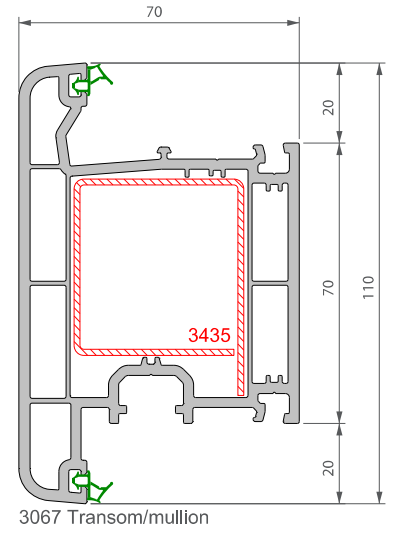

Main Profiles

COLOUR express

COLOUR360

Products featured above this line are available in foil & coating colours from UK stock as standard