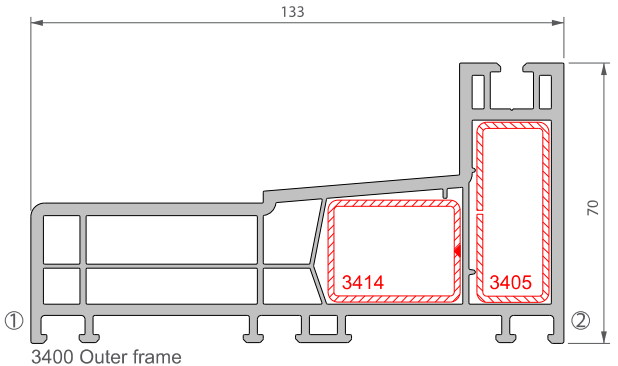

Main Profiles

COLOUR express

COLOUR360

Products featured above this line are available in foil & coating colours from UK stock as standard