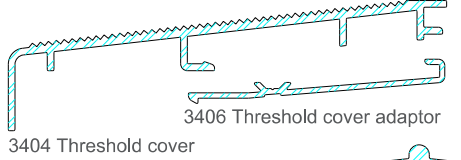

Monorail

02.05.14

Main Profiles

COLOUR express

COLOUR360

Products featured above this line are available in foil & coating colours from UK stock as standard

Ancillaries

Hardware (available from stock)

P No.	Colour	Description
3441	-	6-Point lock, keep, packer, end caps
3442	38 silver	Euro-cylinder 45/45
3443	03 white	Handle set
3443	38 silver	Handle set
3444	03 white	Sash stop
3444	08 brown	Sash stop
3439	-	Heavy duty roller (150Kg / sash)
3448	03 white	Dummy handle set
3448	38 silver	Dummy handle set