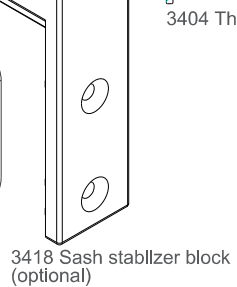

Ancillaries

Hardware (available from stock)

P No.	Colour	Description
3441	-	6-Point lock, keep, packer, end caps
3442	38 silver	Euro-cylinder 45/45
3443	03 white	Handle set
3443	38 silver	Handle set
3444	03 white	Sash stop
3444	08 brown	Sash stop
3439	-	Heavy duty roller (150Kg / sash)
3448	03 white	Dummy handle set
3448	38 silver	Dummy handle set