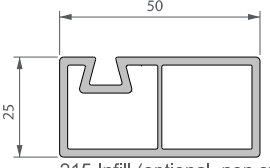

Ancillaries

Hardware (available from stock)

P No.	Colour	Description
3441	-	6-Point lock, keep, packer, end caps
3442	38 silver	Euro-cylinder 45/45
3443	03 white	Handle set
3443	38 silver	Handle set
3444	03 white	Sash stop
3444	08 brown	Sash stop
3439	-	Heavy duty roller (150Kg / sash)
3448	03 white	Dummy handle set
3448	38 silver	Dummy handle set